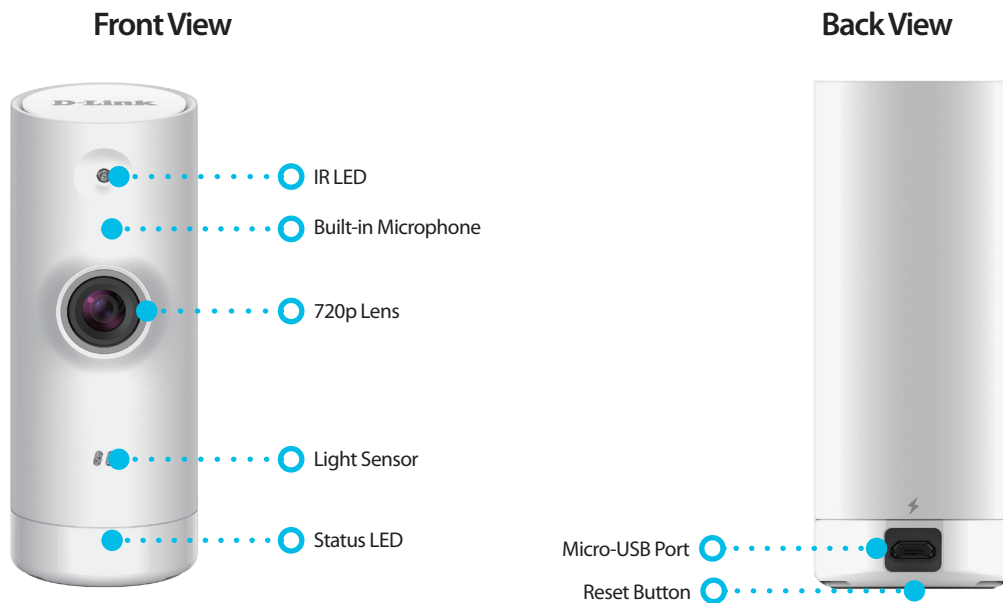

Anytime, Anywhere Access with mydlink™ Cloud Recording

Enhanced with mydlink™ cloud recording support, the DCS-8000LH makes it easy and convenient for you to look after your family and check up on your home or office. With a mydlink™ cloud recording subscription, you can have peace of mind with your video recordings sent automatically to a cloud server. Play back recordings from the cloud or download video clips to your mobile device from anywhere, anytime through the Internet. Access real-time live views of your cameras using the mydlink™ mobile app and set automated schedules via your mobile device, no matter where you are.

Product Images

Technical Specifications

Camera		
Hardware Profile	• 1/4" progressive CMOS sensor • Minimum illumination: • B/W (Night Mode), IR LEDs on: 0 lux • Minimum object distance: 50 cm • Lens focal length: 2.39 mm • Aperture: F2.4 • 5 m (16 ft) IR illumination distance	• Angle of view (16:9): • Horizontal: 112° • Vertical: 54° • Diagonal: 120° • Built-in Infrared-Cut Removable (ICR) Filter • Built-in microphone
Image Features	• Time stamp and text overlays • Configurable sound detection level	• Configurable motion detection windows
Video Compression	• H.264 format compression	• JPEG for still images
Video Resolution	• 720p (1280 x 720) at up to 30 fps	
Audio Support	• MPEG-2 AAC LC	
Network		
Connectivity	• 802.11n/g/b wireless with WPA/WPA2 encryption • Operates on 2.4 GHz band • Bluetooth 4.0	• Single-band 1T1R mode supports a maximum data rate of 72.2 Mbps (PHY rate) using 20 MHz bandwidth³