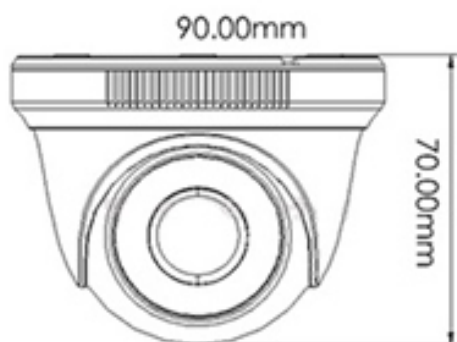

DCS-F1611

1MP HD Day & Night
Fixed Dome Camera

KEY FEATURES

- HD 720P
- IR Range 20m
- Lens : 3.6mm / 6mm
- Support AHD / TVI / CVI / CVBS Output (OSD)
- Video Transmission 300m
- 1/4" Scan CMOS
- 2D DNR, dWDR, ICR
- 12V DC Power

DCS-F1611 1MP HD Day & Night Fixed Dome Camera

DIMENSION

SPECIFICATION

CAMERA

Image Sensor	1/4" CMOS
Signal System	PAL/NTSC
Min. illumination	Color 0.05 Lux(AGC ON);IR ON 0 Lux
S/N Ratio	≥ 50 dB
Day & Night	ICR
Shutter Speed	PAL:1/50-1/50000, NTSC:1/60-1/60000
Wide Dynamic Range	dWDR
Digital Noise Reduction	2D
Lens	3.6mm / 6mm
FOV	85°
IR LED	18pcs
IR Wavelength	850nm
IR Range	20m
OSD	Supported

IMAGE

Effective Resolution	1280x720
Frame	PAL:25fps ,NTSC:30fps

VIDEO OUTPUT

Max Distance	75-5ohm 300m
Video Output	AHD/TVI/CVI/CVBS

GENERAL

Power Supply	DC12V \pm 10%
Power Consumption	3.5W(Max)
OperatingTemperature	-10°C ~ 55°C (14°F ~ 131°F)
Operating Humidity	0% - 85% RH
Approvals	CE / FCC
Material	Plastic
Product Dimensions	ϕ 90x70mm
Product Weight	146g