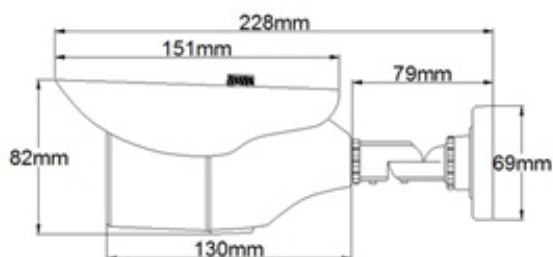

DCS-F1722

2MP Varifocal Bullet HD Cameras

KEY FEATURES

- Full HD 1080P
- IR Range up to 35m
- Varifocal Lens : 2.8 to 12mm
- Support AHD / TVI / CVI / CVBS Output (OSD)
- Video Transmission 300m
- 1 /2.7" Scan CMOS
- 2D DNR, dWDR, ICR
- 12V DC Power
- IP66

DCS-F1722 2MP Varifocal Bullet HD Cameras

DIMENSION

ACCESSORIES

SPECIFICATION

CAMERA

Image Sensor	1/2.7" CMOS
Signal System	PAL/NTSC
Min. illumination	Color 0.05 Lux(AGC ON);IR ON 0 Lux
S/N Ratio	≥ 50dB
Day & Night	ICR
Shutter Speed	PAL:1/50-1/50000, NTSC:1/60-1/60000
Wide Dynamic Range	dWDR
Digital Noise Reduction	2D
Lens	2.8-12mm
FOV	90°~ 35°
IR LED	24pcs
IR Wavelength	850nm
IR Range	up to 35m
OSD	Supported

IMAGE

Effective Resolution	1920x1080
Frame	PAL:25fps ,NTSC:30fps

VIDEO OUTPUT

Max Distance	75-5ohm 300m
Video Output	AHD/TVI/CVI/CVBS

GENERAL

Power Supply	DC12V±10%
Power Consumption	4W(Max)
Operating Temperature	-10°C ~ 55°C (14°F ~ 131°F)
Operating Humidity	0% - 85% RH
Ingress Protection	IP66
Approvals	CE / FCC
Material	Aluminum Alloy
Product Dimensions	φ228×69mm
Product Weight	520g