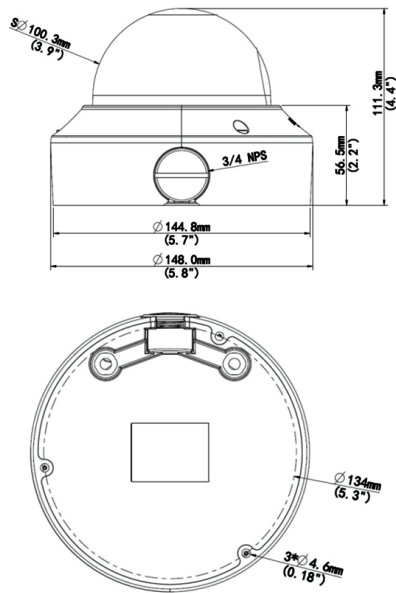

### DIMENSIONS

NETWORK	
Protocols	IPv4, IGMP, ICMP, ARP, TCP, UDP, DHCP, PPPoE, RTP, RTSP, RTCP, DNS, DDNS, NTP, FTP, UPnP, HTTP, HTTPS, SMTP, 802.1x, SNMP
Compatible Integration	ONVIF(Profile S, Profile G), API
INTERFACE	
Audio I/O	Audio Cable Input: Impedance 35 k; Amplitude 2 V [p-p] Output: Impedance 600; Amplitude 2 V [p-p]
Alarm I/O	1/ 1
Network	1 RJ45 10M/100M Base-TX Ethernet
Video Output	1 BNC, Impedance 75; Amplitude 1 V [p-p]
GENERAL	
Power	12 V DC±25%, PoE (IEEE802.3 af) Power Consumption: Max.8.7W
Dimensions (Ø x H)	Ø148 x 111.3 mm (Ø5.8" x 4.4")
Weight	0.92 kg (2.0 lb)
Working Environment	-40°C ~ +60°C (-40°F ~ 140°F), Humidity 95% RH (Non-Condensing)
Ingress Protection	IP67
Vandal Resistant	IK10
Reset Button	Supported