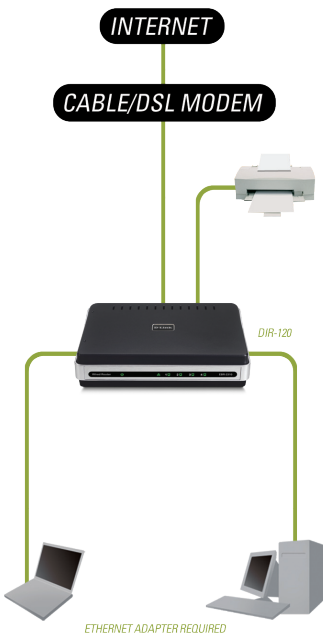

YOUR NETWORK SETUP

TECHNICAL SPECIFICATIONS

WAN INTERFACE

- + 10/100BASE-TX Ethernet port
- + Supports DSL and cable modem connection
- + Supports "Always-on" (bridged) and PPPoE for PPP connection on demand

LAN INTERFACES

- + 4 10/100BASE-TX Ethernet ports
- + Support auto MDI/MDIX
- + Support 802.3x flow control (full-duplex) and back pressure (half-duplex)

PRINTER INTERFACE

- + USB 1.1 Type A port
- + Printer protocols: TCP/IP, line printer Daemon protocol
- + Supported platforms: Windows 95, 98, ME, 2000, XP, NT, Unix LPR, Mac OS

VPN SUPPORT

- + PPTP pass-through
- + IPSec pass-through
- + L2TP pass-through

INTERNET GATEWAY FUNCTIONS

- + Network Address Translation (NAT)
- + DHCP server (for automatic IP assignment)

USER ACCESS CONTROL

- + MAC address filtering
- + Scheduling

FIREWALL FEATURES

- + NAT (Network Address Translation) with VPN pass-through
- + SPI (Stateful Packet Inspection)

WEBSITE FILTER

- + URL filtering

QUALITY OF SERVICE

- + Prioritized transmission/reception for VoIP traffic and streaming media
- + Multicast stream IGMP (Internet Group Management Protocol)

CONFIGURATION & MANAGEMENT

- + Quick Installation Wizard
- + Web-based using Internet Explorer v.6 or Netscape Navigator v.7 or other Java-enabled browsers
- + Dynamic Domain Name System (DDNS)
- + Universal Plug and Play (UPnP) compliant
- + Network Time Protocol (NTP) support

FIRMWARE UPGRADE

- + HTTP (through web browser)

DIAGNOSTIC LEDS

- + Power/Status
- + WAN (Link/Activity)
- + 1, 2, 3, 4 LAN ports (Link/Activity)
- + USB Printer

POWER INPUT

- + DC 5V 2.0A
- + Through external power adapter

DIMENSIONS

148 x 114 x 32 mm

WEIGHT

230.7 grams

OPERATING TEMPERATURE

0° to 55°C

STORAGE TEMPERATURE

-25° to 55°C

OPERATING HUMIDITY

10% to 95% non-condensing

STORAGE HUMIDITY

5% to 95% non-condensing

EMI CERTIFICATION

- + FCC Class B
- + CE
- + C-Tick

SAFETY CERTIFICATION

UL

WIRED

D-Link Worldwide Offices