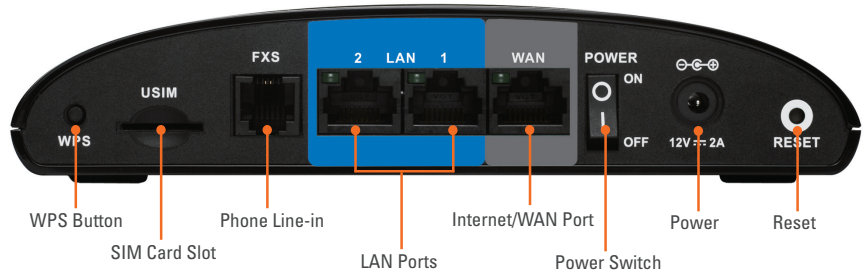

WHAT THIS PRODUCT DOES

The HSDPA 3.5G Residential Router allows you to connect to a 3.5G mobile network and share a 3.5G mobile connection with PCs and wireless devices within the area. The router can be used with an analog phone to make mobile phone calls over GSM. WPA/WPA2 encryption and dual-active firewalls are also included for secure remote connections.

BENEFITS

- Provides high-speed connectivity in areas without conventional 802.11 wireless access
- Compatible with a wide-range of mobile service networks
- Supports WAN failover for persistent connections

YOUR NETWORK SETUP

TECHNICAL SPECIFICATIONS

GSM BAND (GSM/GPRS/EDGE)

- 850 / 900 / 1800 / 1900 MHz
- Power Class 4 (850 / 900 MHz)
- Power Class 1 (1800 / 1900 MHz)

UMTS/HSDPA BAND¹

- 850 / 1900 / 2100 MHz
- Power Class 3

STANDARDS

- 802.11n
- 802.11g
- 802.11b
- 802.3
- 802.3u

WIRELESS SECURITY

- 64/128-bit WEP (Wired Equivalent Privacy)
- WPA & WPA2 (Wi-Fi Protected Access)

FIREWALL

- Network Address Translation (NAT)
- Stateful Packet Inspection (SPI)

ANTENNA

- 3 Internal antennas

PORTS

- 2 x LAN (RJ-45)
- 1 x WAN (RJ-45)
- 1 x Phone (RJ-11)

* Supported frequency band is dependent upon regional hardware version.

USIM SLOT

- Standard 6-pin SIM card interface

DIAGNOSTIC LED

- Power
- Internet
- 3G Mode
- 3G Signal
- WLAN
- Phone
- SMS
- WPS
- LAN
- WAN

DIMENSIONS (L X W X H)

- 165 x 112 x 34 mm

OPERATING TEMPERATURE

- 0° to 40°C (32° to 104°F)

OPERATING HUMIDITY

- 10%-90% (Non-condensing)

CERTIFICATION

- CE
- FCC

D-Link Corporation
No. 289 Xinhu 3rd Road, Neihu, Taipei 114, Taiwan
Specifications are subject to change without notice.
D-Link is a registered trademark of D-Link Corporation and its overseas subsidiaries.
All other trademarks belong to their respective owners.
©2009 D-Link Corporation. All rights reserved.
Release 01 (October 2009)