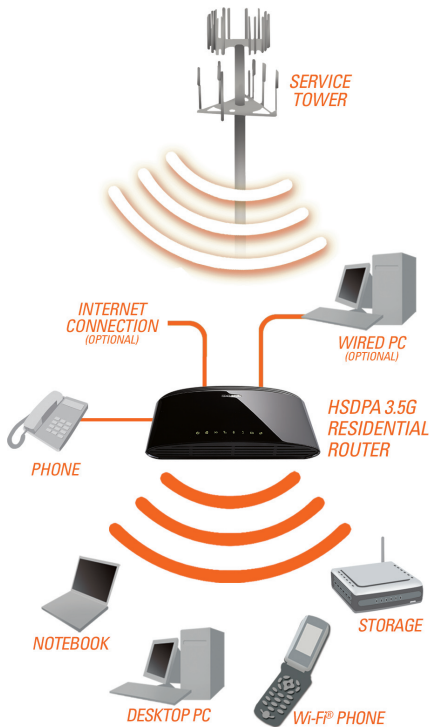

WHAT THIS PRODUCT DOES

The HSDPA 3.5G Residential Router allows you to connect to a 3.5G mobile network and share a 3.5G mobile connection with PCs and wireless devices within the area. The router can be used with an analog phone to make mobile phone calls over GSM. WPA/WPA2 encryption and dual-active firewalls are also included for secure remote connections.

BENEFITS

- Provides high-speed connectivity in areas without conventional 802.11 wireless access
- Compatible with a wide-range of mobile service networks
- Supports WAN failover for persistent connections

YOUR NETWORK SETUP

TECHNICAL SPECIFICATIONS

GSM BAND (GSM/GPRS/EDGE)

- 850 / 900 / 1800 / 1900 MHz
- Power Class 4 (850 / 900 MHz)
- Power Class 1 (1800 / 1900 MHz)

UMTS/HSDPA BAND¹

- 850 / 1900 / 2100 MHz
- Power Class 3

STANDARDS

- 802.11n
- 802.11g
- 802.11b
- 802.3
- 802.3u

WIRELESS SECURITY

- 64/128-bit WEP (Wired Equivalent Privacy)
- WPA & WPA2 (Wi-Fi Protected Access)

FIREWALL

- Network Address Translation (NAT)
- Stateful Packet Inspection (SPI)

ANTENNA

- 3 Internal antennas

PORTS

- 2 x LAN (RJ-45)
- 1 x WAN (RJ-45)
- 1 x Phone (RJ-11)

* Supported frequency band is dependent upon regional hardware version.

USIM SLOT

- Standard 6-pin SIM card interface

DIAGNOSTIC LED

- Power
- Internet
- 3G Mode
- 3G Signal
- WLAN
- Phone
- SMS
- WPS
- LAN
- WAN

DIMENSIONS (L X W X H)

- 165 x 112 x 34 mm

OPERATING TEMPERATURE

- 0° to 40°C (32° to 104°F)

OPERATING HUMIDITY

- 10%-90% (Non-condensing)

CERTIFICATION

- CE
- FCC

D-Link Corporation
No. 289 Xinhu 3rd Road, Neihu, Taipei 114, Taiwan
Specifications are subject to change without notice.
D-Link is a registered trademark of D-Link Corporation and its overseas subsidiaries.
All other trademarks belong to their respective owners.
©2009 D-Link Corporation. All rights reserved.
Release 01 (October 2009)