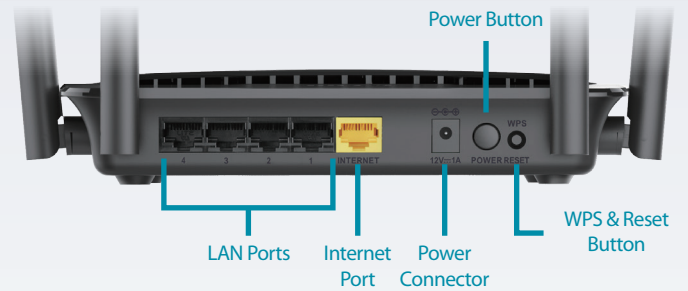

Easy to Set Up, Easy to Secure

Sharing your Internet connection doesn't have to be a complicated process - just open a web browser to access the setup wizard and follow the easy step-by-step instructions to get started. Implement WPA/WPA2 wireless security in minutes with the wireless network setup wizard, or use Wi-Fi Protected Setup (WPS), which establishes a secure connection to new devices without the need to enter settings or create passwords. In addition, the built-in firewall requires no setup, protecting you against malicious attacks from the Internet, and access control features allow you to restrict access to your network giving you greater control over network users.

Technical Specifications

General

Device Interfaces	• IEEE 802.11 ac/n/g/b/a wireless LAN • 10/100/1000 Gigabit Ethernet WAN port	• Four 10/100/1000 Gigabit Ethernet LAN ports
LEDs	• Power • Internet • WLAN	• LAN (x4) • WPS
Antenna Type	• Four fixed external antennas	
Data Signal Rate	• 2.4 GHz • Up to 300 Mbps¹	• 5 GHz • Up to 867 Mbps¹
Standards	• IEEE 802.11ac • IEEE 802.11n • IEEE 802.11g • IEEE 802.3ab	• IEEE 802.11b • IEEE 802.11a • IEEE 802.3u
Minimum Requirements	• Windows 8/7/Vista or MAC OS X 10.6 or higher • Internet Explorer 9, Firefox 20.0, Chrome 25.0, Safari 5.1, or other Java-enabled browser	• Network interface card • Cable/DSL modem or other Internet Service Provider equipment with Ethernet port

Functionality

Security	• WPA & WPA2 (Wi-Fi Protected Access)	• WPS (Wi-Fi Protected Setup)
Advanced Features	• Web setup wizard • QoS (Quality of Service) • DMZ (Demilitarized Zone)	• Firewall - Network Address Translation (NAT) • Guest zone • IPv6 ready

Physical

Dimensions	• 189.94 x 132.97 x 38.1 mm (7.47 x 5.23 x 1.5 inches)	
Weight	• 288 g (10.1 ounces)	
Power Adaptor	• Input: 100 to 240 V AC, 50/60 Hz	• Output: 12 V, 1 A
Temperature	• Operating: 0 to 40 °C (32 to 104 °F)	• Storage: -20 to 65 °C (-4 to 149 °F)
Humidity	• Operating: 10% to 90% non-condensing	• Storage: 5% to 95% non-condensing
Certifications	• CE² • FCC • RoHS • D-Link Green • Wi-Fi Certified	• C-Tick • UL • CB • IC