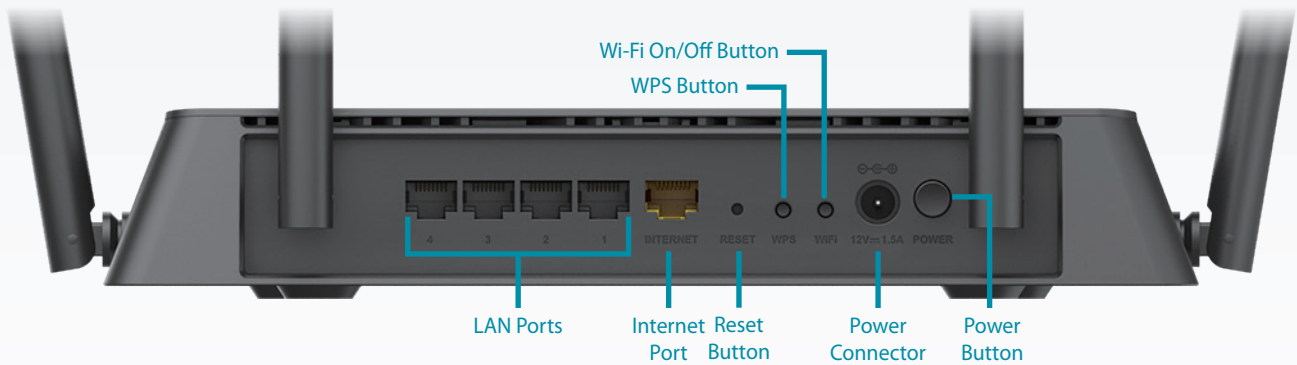

Easy to Set Up and Protect

Sharing your Internet connection doesn't have to be a complicated process; just open a web browser to access the setup wizard and follow the easy step-by-step instructions to get started. Configure, apply, and set up WPA/WPA2 wireless security in minutes with the wireless network setup wizard, or use Wi-Fi Protected Setup (WPS), which establishes an encrypted wireless connection to new devices without the need to enter settings or create passwords. In addition, the built-in firewall requires no setup, protecting you against malicious attacks from the Internet, and access control features allow you to restrict access to your network giving you greater control over network users.

Hassle-Free D-Link Smart Connect Technology

Ever since the introduction of 5 GHz wireless technology, users have had to blindly guess whether the 5 GHz or 2.4 GHz band would provide them with the best networking experience. D-Link's Smart Connect Technology eliminates this confusion by automatically distributing devices to the optimal network. Simply initiate a connection to the DIR-878 and its advanced algorithms will determine the best network for your device to connect to, thereby ensuring a faster, more reliable, and hassle-free experience for your friends, colleagues, and family.

Technical Specifications		
General		
Device Interfaces	• IEEE 802.11 ac/n/g/b/a wireless LAN • 10/100/1000 Gigabit Ethernet WAN port	• Four 10/100/1000 Gigabit Ethernet LAN ports
LEDs	• Power • Internet	• WLAN (2.4 GHz & 5 GHz)
Antenna Type	• Four external antennas	
Data Signal Rate	• 2.4 GHz • Up to 600 Mbps¹	• 5 GHz • Up to 1,300 Mbps¹
Standards	• IEEE 802.11ac • IEEE 802.11n • IEEE 802.11g • IEEE 802.3ab	• IEEE 802.11b • IEEE 802.11a • IEEE 802.11d • IEEE 802.3u
Minimum Requirements	• Windows 10/8.1/8/7/Vista/XP SP3 or MAC OS X 10.6 or higher • Internet Explorer 10, Firefox 28.0, Chrome 28.0, Safari 6.0, or other Java-enabled browser	• Network Interface Card • Cable/DSL modem or other Internet Service Provider equipment with Ethernet port
Functionality		
Security	• WPA & WPA2 (Wi-Fi Protected Access)	• WPS (Wi-Fi Protected Setup)
Advanced Features	• Web setup wizard • QoS (Quality of Service) • DMZ (De-militarized Zone)	• Firewall - Network Address Translation (NAT) • Guest Zone • IPv6-Ready