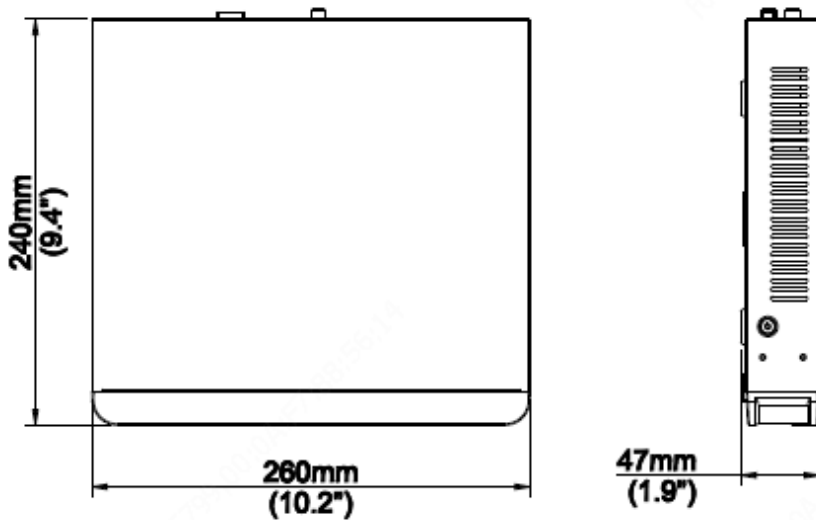

Video /Audio Input	
IP Video Input	8-ch
Two-way Audio Input	1-ch, RCA
Network	
Incoming bandwidth	80Mbps
Outgoing bandwidth	64Mbps
Remote Users	128
Protocols	P2P, UPnP, NTP, DHCP, PPPoE
Video /Audio Output	
HDMI/VGA Output	HDMI: 3840x2160/30Hz, 1920x1080p/60Hz, 1920x1080p/50Hz, 1600x1200/60Hz, 1280x1024/60Hz, 1280x720/60Hz, 1024x768/60Hz VGA: 1920x1080p/60Hz, 1920x1080p/50Hz, 1600x1200/60Hz, 1280x1024/60Hz, 1280x720/60Hz, 1024x768/60Hz
Recording Resolution	4K/5MP/4MP/3MP/1080p/960p/720p/D1/2CIF/CIF
Audio Output	1-ch, RCA
Synchronous Playback	8-ch
Corridor Mode Screen	3/4/5/7/9
Decoding	
Decoding format	Ultra 265/H.265/H.264
Live view/Playback	4K/5MP/4MP/3MP/1080p/960p/720p/D1/2CIF/CIF
Capability	2 x 4k@30, 3 x 5MP@30, 4 x 4MP@30, 5 x 3MP@30, 8 x 1080p@30
Hard Disk	
SATA	1 SATA interface
Capacity	up to 6TB for each disk
Smart	
VCA Detection	Face detection, Intrusion detection, Cross line detection, Audio detection, Defocus detection, Scene change detection, Auto tracking, Object Left Behind, Object Removed
VCA Search	Face search, Behavior search
Statistical Analysis	People counting
External Interface	
Network Interface	1 RJ45 10M/100M self-adaptive Ethernet Interface
USB Interface	Rear panel: 1 x USB2.0, 1 x USB3.0
PoE	
Interface	8 RJ45 10M/100M self-adaptive Ethernet Interface
Max Power	Max 30W for single port Max 75W in total
Supported Standard	IEEE 802.3at, IEEE 802.3af

General	
Power Supply	52V DC Power Consumption: ≤8 W (without HDD)
Working Environment	-10°C ~ +55°C (+14°F ~ +131°F), Humidity ≤ 90% RH (non-condensing)
Dimensions (W×D×H)	260mm × 240mm × 47mm (10.2"×9.4"×1.9")
Weight (without HDD)	1kg (2.20 lb)

Dimensions

Rear Panel