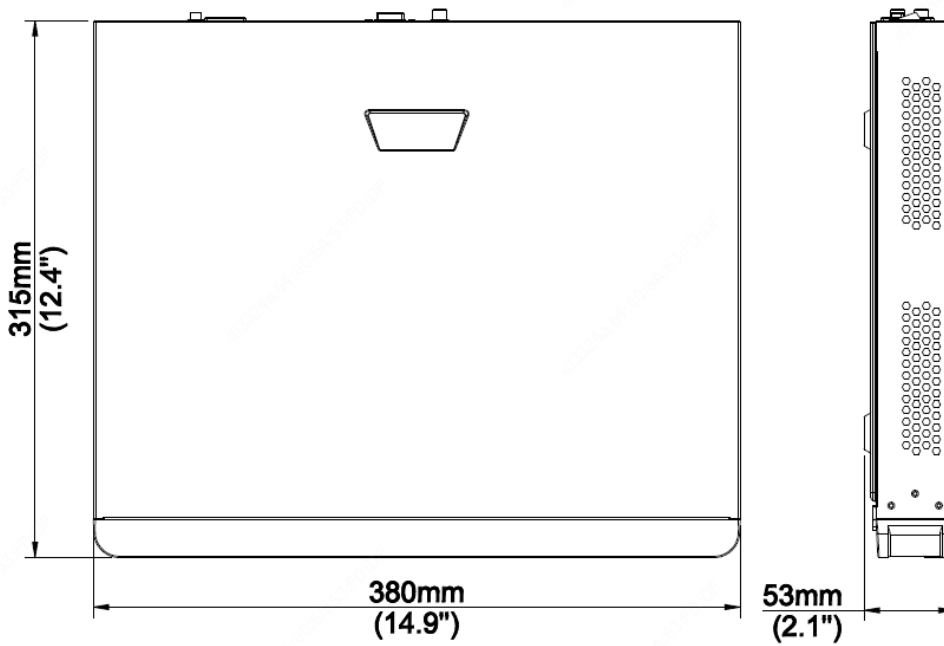

General	
Power Supply	100 ~ 240 V AC Power Consumption: ≤10W(without HDD)
Working Environment	-10°C~+ 55°C (+14°F~+131°F), Humidity ≤ 90% RH (non-condensing)
Dimensions (W×D×H)	380mm ×315mm × 53mm (14.9" × 12.4" × 2.1")
Weight (without HDD)	≤2.6kg (5.29lb)

### Dimensions