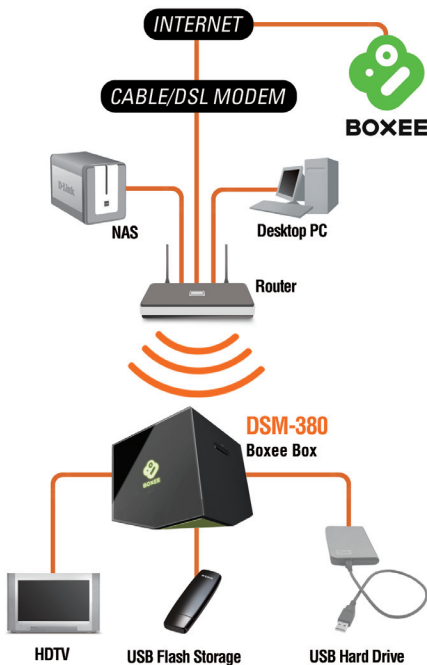

GIVE YOUR MEDIA COLLECTION A NEW LIFE

If you have your own collection of downloaded multimedia content, Boxee will automatically sort and present it in media library complete with cover artwork, optional subtitles, and synopses. Just connect an external hard drive or flash storage drive via USB, or share media files from your computer over your home network. Move your HD media from your monitor to your living room and enjoy watching your movies in Full HD 1080p resolution.

EASY TO SET UP AND EASIER TO USE

Wireless N support and an easy-to-connect HDMI interface help to eliminate the typical jumble of unsightly cables. Just plug in the power, connect it to your TV, and the Boxee Box is ready to go. Boxee's famous 10-foot interface, specially designed for HDTV screens, makes it easy to control your Boxee experience from the comfort of your couch. Effortlessly browse the web and enter text using the QWERTY keyboard on the back of the remote.

WHAT THIS PRODUCT DOES

The Boxee Box (DSM-380) provides an easy way to bring multimedia to your television. Simply connect the Boxee Box to the Internet using a wireless or wired connection. Plug in the HDMI cable, and off you go. Boxee's 10-foot user interface allows you to comfortably browse through content from the comfort of your couch. Boxee provides access to content from a wide variety of online sources.

YOUR NETWORK SETUP

FRONT PANEL

REAR PANEL

REMOTE CONTROL

WHAT IS BOXEE?

Boxee is the best way to watch movies, TV shows and clips from the Internet on your TV. Boxee includes free plugins from various Internet sources such as YouTube, Netflix, Pandora, Last.fm, and more.¹ Select the content you want to view and instantly stream it to your TV.