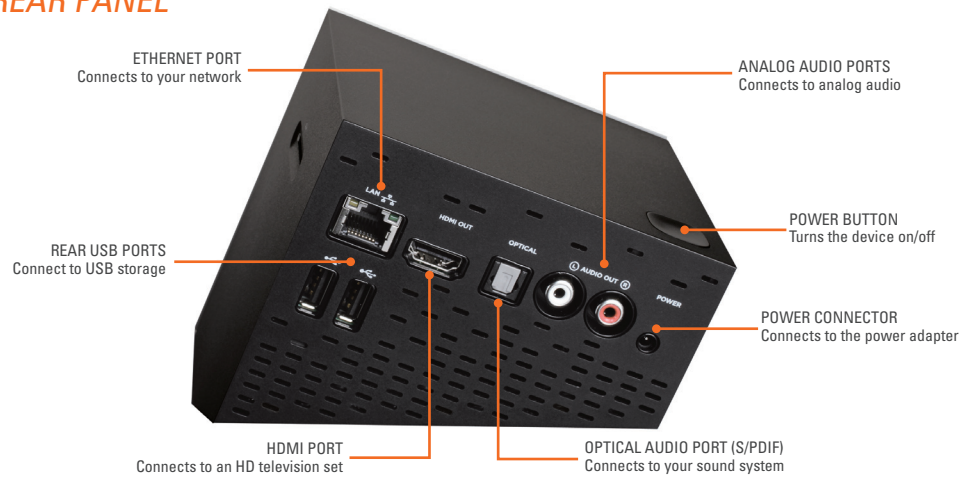

EASY TO SET UP AND EASIER TO USE

Wireless N support and an easy-to-connect HDMI interface help to eliminate the typical jumble of unsightly cables. Just plug in the power, connect it to your TV, and the Boxee Box is ready to go. Boxee's famous 10-foot interface, specially designed for HDTV screens, makes it easy to control your Boxee experience from the comfort of your couch. Effortlessly browse the web and enter text using the QWERTY keyboard on the back of the remote.

WHAT THIS PRODUCT DOES

The Boxee Box (DSM-380) provides an easy way to bring multimedia to your television. Simply connect the Boxee Box to the Internet using a wireless or wired connection. Plug in the HDMI cable, and off you go. Boxee's 10-foot user interface allows you to comfortably browse through content from the comfort of your couch. Boxee provides access to content from a wide variety of online sources.

KEY FEATURES

- Wireless N capability
- Remote with 4-way navigation and QWERTY keypad
- 2 USB ports
- SD card slot
- HDMI port
- Support for major formats including: Adobe Flash 10.1, H.264, and MP3
- Intel Atom CE4100 processor

YOUR NETWORK SETUP

FRONT PANEL

REAR PANEL

REMOTE CONTROL

WHAT IS BOXEE?

Boxee is the best way to watch movies, TV shows and clips from the Internet on your TV. Boxee includes free plugins from various Internet sources such as YouTube, Netflix, Pandora, Last.fm, and more.¹ Select the content you want to view and instantly stream it to your TV.