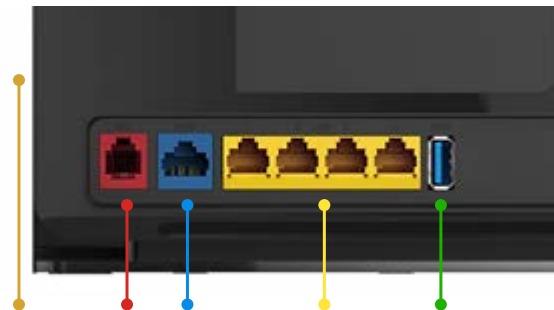

Multiple Gigabit Ports

Gigabit Ethernet ports provide high-speed wired connections for up to four PCs or other devices. It's stylish, easy to use, and provides you with a reliable network for today and the future.

- One RJ-11 xDSL Port
- One 10/100/1000 Gigabit WAN port
- Four 10/100/1000 Gigabit LAN Ports
- One USB 3.0 Port
- One USB 2.0 Port