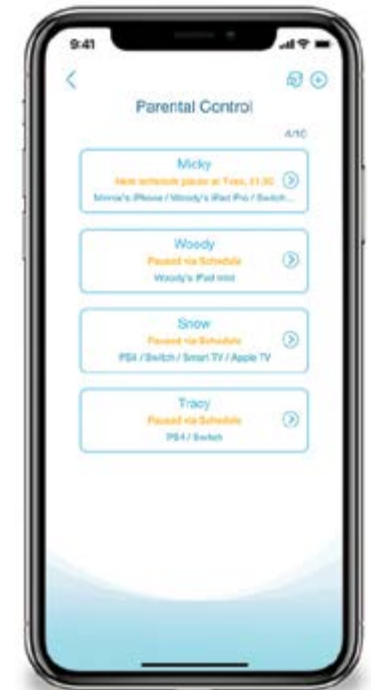

Keep Playtime Safe and Healthy

AI parental control lets you designate online hours for little ones and restrict website access to keep their learning experience a safe and healthy one.