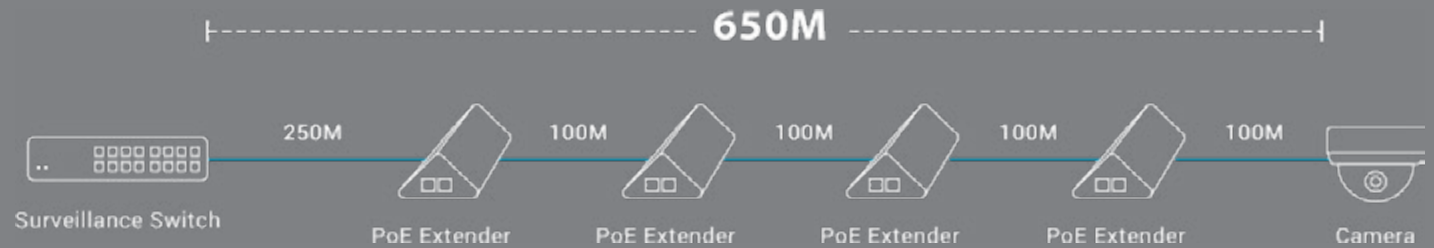

Protected

The DPE-302GE has D-Link's highest built-in 4kV surge protection, and is also capable of operating in temperatures of up to 60 °C (140 °F), allowing it to be deployed in harsher environments.

Reach Further

The D-Link range of surveillance switches can be further combined with the DPE-302GE PoE Extender to maximize your PoE camera deployment distance to virtually anywhere, drastically lowering the cost for installing any PoE Ethernet devices. It provides you huge time and cost savings and greater flexibility of endpoint device positioning

* Please check with your local D-Link customer service for more information. Up to 650 meters connectivity may be affected by cabling quality. We recommend customers to test compatibility before actual physical deployment.

UNMANAGED POE SWITCHES

POE SPLITTER & INJECTORS

	INDUSTRIAL POE SWITCH			SPLITTER & INJECTORS		
	DIS-100G-5PSW	DGS-1008P	DGS-1008MP	DPE-301GS	DPE-301GI	DPE-302GE
STATUS				STATUS		
PORT INTERFACE	4x GE PoE, 1x SFP	8x GE (4x PoE)	8x GE PoE	DESCRIPTION	Power over Gigabit adapter IEEE802.3at compliant, provides DC power for power legacy device of up to 30W (25.5W at 100m away)	Deliver both Gigabit data and power to PoE end devices. DC Output of 54V/0.6A, up to 30W (25.5W at 100m away)
SWITCHING CAPACITY	10 Gbps	16 Gbps	16 Gbps			
RAM BUFFER	128 KB	192 KB	128 KB			
JUMBO FRAMES	9000 Bytes	9720 Bytes	9720 Bytes			
POE BUDGET	120 Watts	68 Watts (C1)	140 Watts			
POE SUPPLY PER PORT	802.3af/at	30 Watts (802.3at (Rev.C1)	30 Watts (802.3at)			
					Transmits 10 to 30W of output power for up to two devices over a maximum distance of 500m by daisy-chaining up to 4 units together