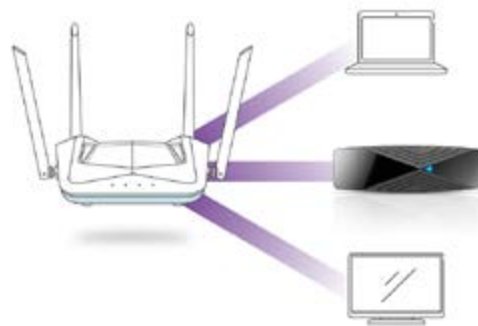

## UNIFIED WIRELESS

Wireless Controllers .....	24
Unified Access Points .....	24

## KVM SWITCHES

KVM Switches .....	25
KVM Cables .....	25

**Wi-Fi 6 Performance**  
Perfect for uninterrupted 4K streaming and VR gaming

**OFDMA**  
OFDMA technology designed to handle device-dense networks